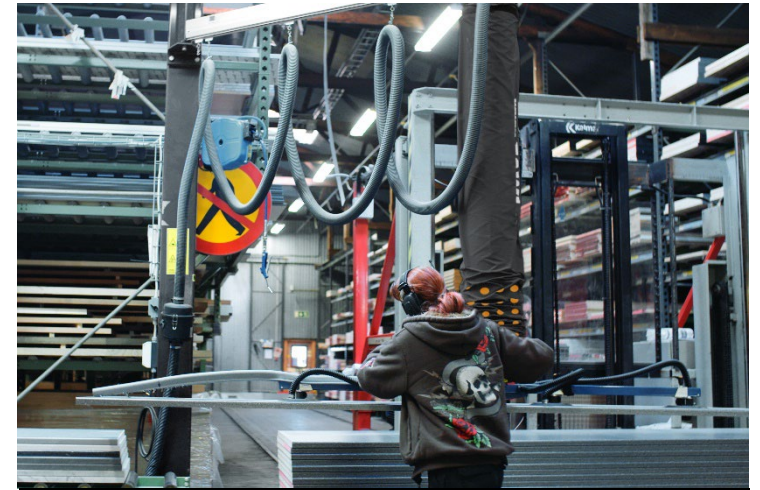

Cost efficient CNC loading/unloading

Swedish inventor since 1923

Fast & safe handling of sheets

Do you want to know more? [Click here to visit our page about sheet lifting solutions](#)

TAWI

Get return on your investment with the TAWI equation

Productivity

Increase productivity by making lifting easy. When lifting is easy you can lift more, with less effort.

Health

Relieve employees from strenuous lifting and help them stay healthy, alert and efficient. All day. Every day.

Flexibility

Give everyone the power to lift. Create a flexible workplace where employees can move between workstations to avoid unnecessary downtime and ensure continuous productivity.

Flexible vacuum lifter

- Lifting capacity: <270kg
- Lift & tilt sheets 90 degrees
- Can handle various sheet material; wood, laminate, glass & metal
- Make it possible for a single operator to load & unload large sheets

[View video](#)