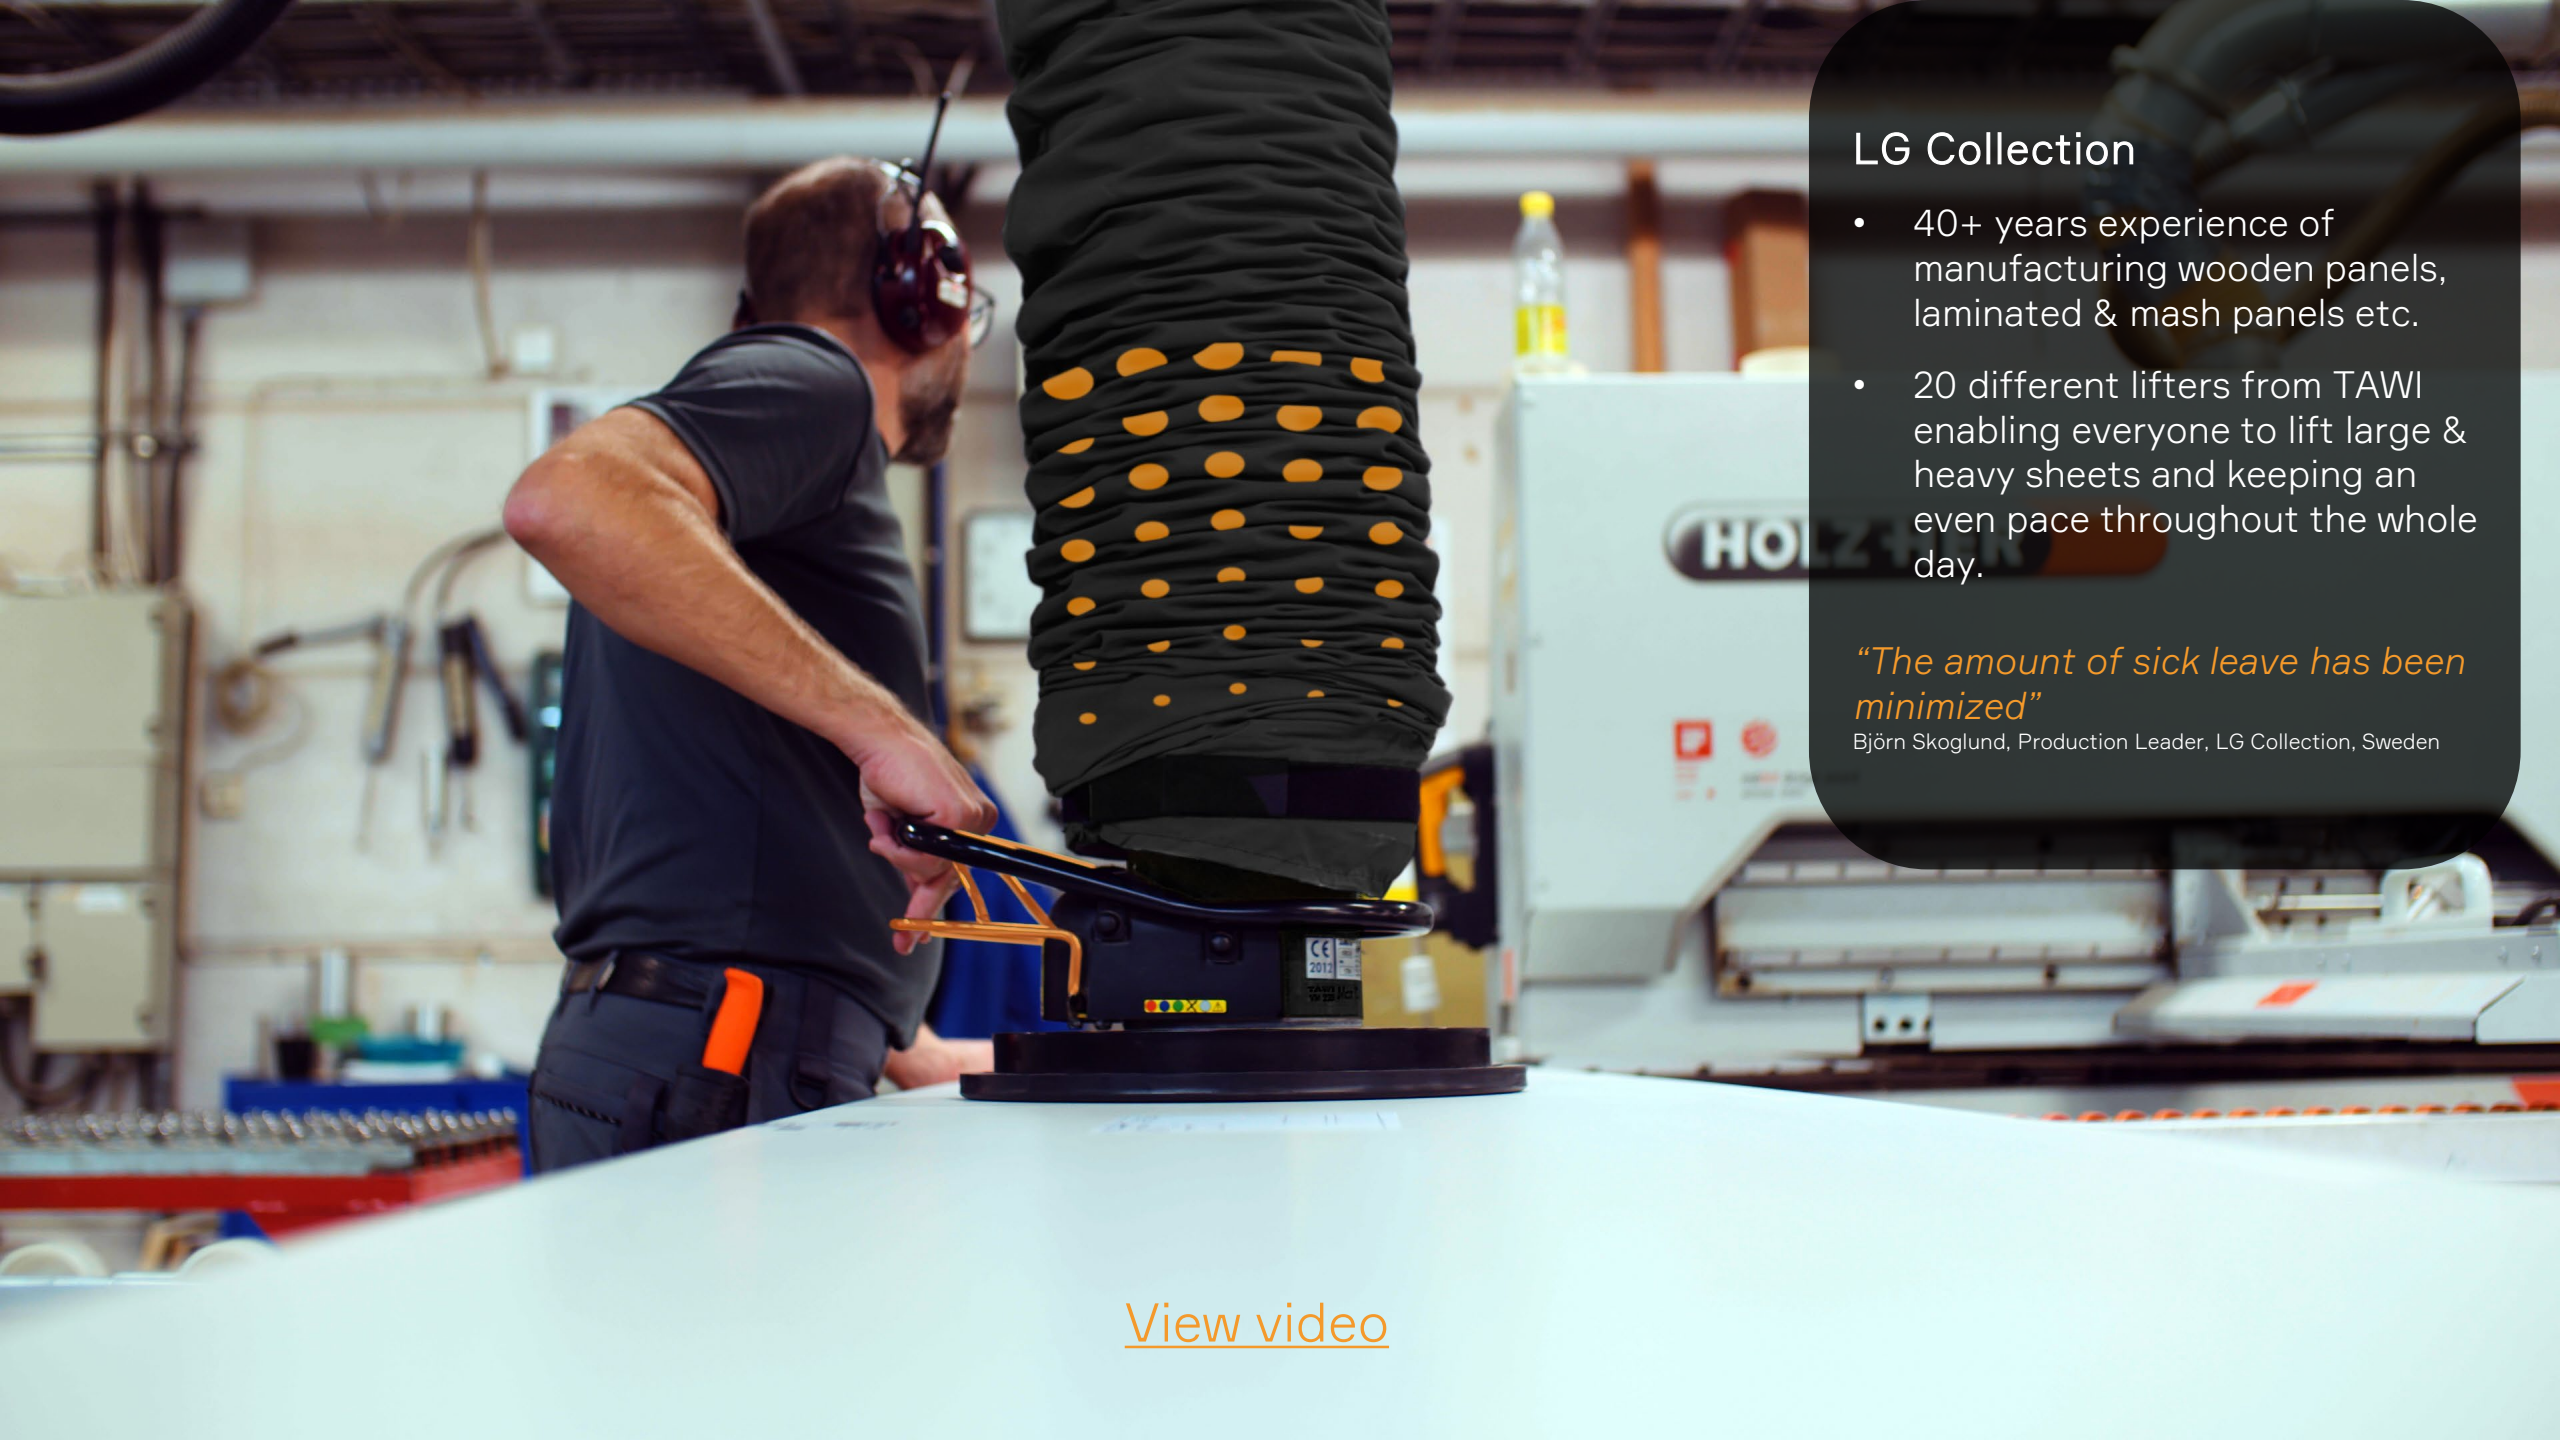

LG Collection

- 40+ years experience of manufacturing wooden panels, laminated & mash panels etc.
- 20 different lifters from TAWI enabling everyone to lift large & heavy sheets and keeping an even pace throughout the whole day.

“The amount of sick leave has been minimized”

Björn Skoglund, Production Leader, LG Collection, Sweden

[View video](#)